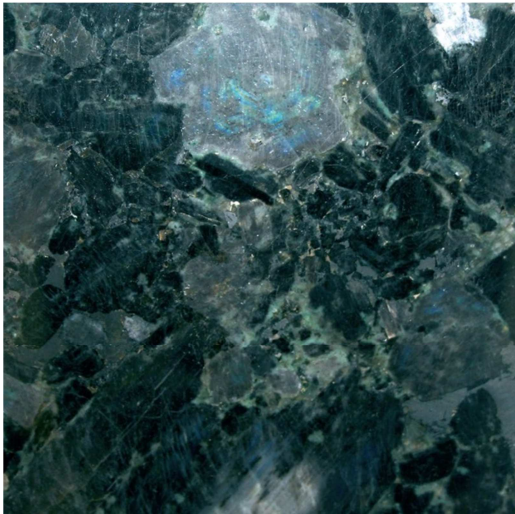

## MÆNSA AURORA green signature

Designer: *Bucurariu I. Mircea*

MÆNSA AURORA green signature is a high quality product. The top is made of Laponia Green quartz, which is a sophisticated stone with a spectacular background that is distinguished by a veining in tones of emerald, white and shades of dark green and takes us towards the polar regions, to the phenomenon that is known as the aurora borealis. This type of quartz is extracted from Norway, the Finnmark area and is a premium natural quartz, which will add value and sophistication to any room.

**OPTION No.2:**

TOP: MARBLE PATAGONIA ROSE POLISHED

BASE COLOR: MAHOGANY BROWN GLOSS– RAL 8016

**OPTION No.3:**

TOP: MARBLE DOLCE GREEN POLISHED

BASE COLOR: BLACK GREEN GLOSS– RAL 6012

**OPTION No.4:**

TOP: MARBLE SILVER STREAM POLISHED

BASE COLOR: PEARL LIGHT GREY GLOSS – RAL 9022

**OPTION No.5:**

TOP: MARBLE AMBRATO POLISHED

BASE COLOR: BROWN GREY GLOSS– RAL 7013

**OPTION No.6:**

TOP: GRANITE VOLGA BLUE POLISHED

BASE COLOR: SAPPHIRE BLUE GLOSS – RAL 5003