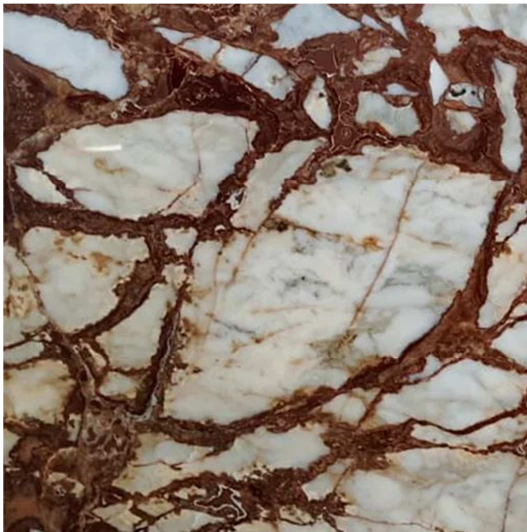

**Width: 170 cm**  
**Depth: 170 cm**  
**Height: 75 cm**

**Width: 180 cm**  
**Depth: 180 cm**  
**Height: 75 cm**

**OPTION No.1:**

TOP: QUARTZITE VERDE LAPONIA POLISHED

BASE COLOR: MOSS GREEN GLOSS – RAL 6005

**OPTION No.2:**

TOP: MARBLE PATAGONIA ROSE POLISHED

BASE COLOR: MAHOGANY BROWN GLOSS– RAL 8016

**OPTION No.3:**

TOP: MARBLE DOLCE GREEN POLISHED

BASE COLOR: BLACK GREEN GLOSS– RAL 6012

**OPTION No.4:**

TOP: MARBLE SILVER STREAM POLISHED

BASE COLOR: PEARL LIGHT GREY GLOSS – RAL 9022

**OPTION No.5:**

TOP: MARBLE AMBRATO POLISHED

BASE COLOR: BROWN GREY GLOSS– RAL 7013

**OPTION No.6:**

TOP: GRANITE VOLGA BLUE POLISHED

BASE COLOR: SAPPHIRE BLUE GLOSS – RAL 5003