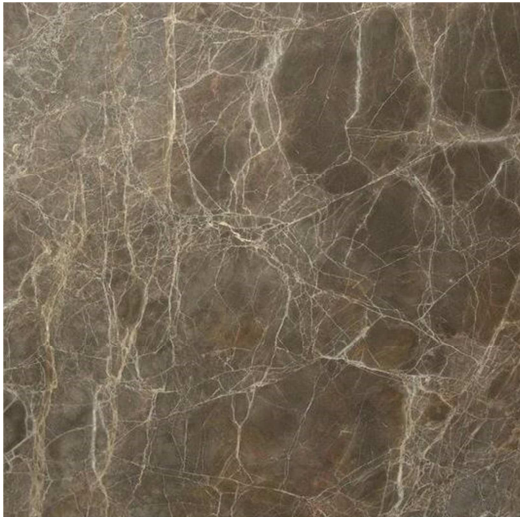

**Width: 170 cm**  
**Depth: 170 cm**  
**Height: 75 cm**

**Width: 180 cm**  
**Depth: 180 cm**  
**Height: 75 cm**

**OPTION No.1:**

TOP: QUARTZITE VERDE LAPONIA POLISHED

BASE COLOR: MOSS GREEN GLOSS – RAL 6005

**OPTION No.2:**

TOP: MARBLE PATAGONIA ROSE POLISHED

BASE COLOR: MAHOGANY BROWN GLOSS– RAL 8016

**OPTION No.3:**

TOP: MARBLE DOLCE GREEN POLISHED

BASE COLOR: BLACK GREEN GLOSS– RAL 6012

**OPTION No.4:**

TOP: MARBLE SILVER STREAM POLISHED

BASE COLOR: PEARL LIGHT GREY GLOSS – RAL 9022

**OPTION No.5:**

TOP: MARBLE AMBRATO POLISHED

BASE COLOR: BROWN GREY GLOSS– RAL 7013

**OPTION No.6:**

TOP: GRANITE VOLGA BLUE POLISHED

BASE COLOR: SAPPHIRE BLUE GLOSS – RAL 5003