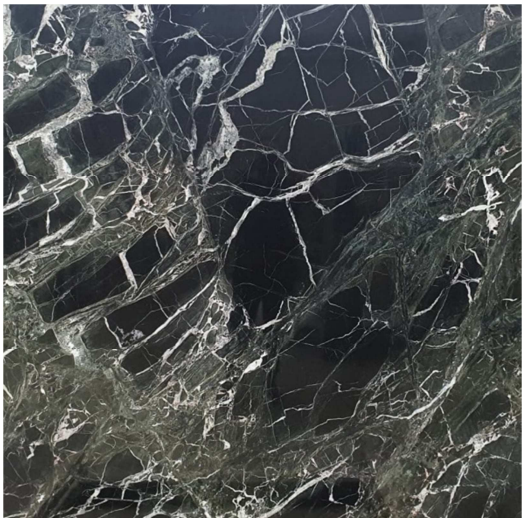

**Width: 170 cm**  
**Depth: 170 cm**  
**Height: 75 cm**

**Width: 180 cm**  
**Depth: 180 cm**  
**Height: 75 cm**

**OPTION No.1:**

TOP: QUARTZITE VERDE LAPONIA POLISHED

BASE COLOR: MOSS GREEN GLOSS – RAL 6005

**OPTION No.2:**

TOP: MARBLE PATAGONIA ROSE POLISHED

BASE COLOR: MAHOGANY BROWN GLOSS– RAL 8016

**OPTION No.3:**

TOP: MARBLE DOLCE GREEN POLISHED

BASE COLOR: BLACK GREEN GLOSS– RAL 6012

**OPTION No.4:**

TOP: MARBLE SILVER STREAM POLISHED

BASE COLOR: PEARL LIGHT GREY GLOSS – RAL 9022

**OPTION No.5:**

TOP: MARBLE AMBRATO POLISHED

BASE COLOR: BROWN GREY GLOSS– RAL 7013

**OPTION No.6:**

TOP: GRANITE VOLGA BLUE POLISHED

BASE COLOR: SAPPHIRE BLUE GLOSS – RAL 5003