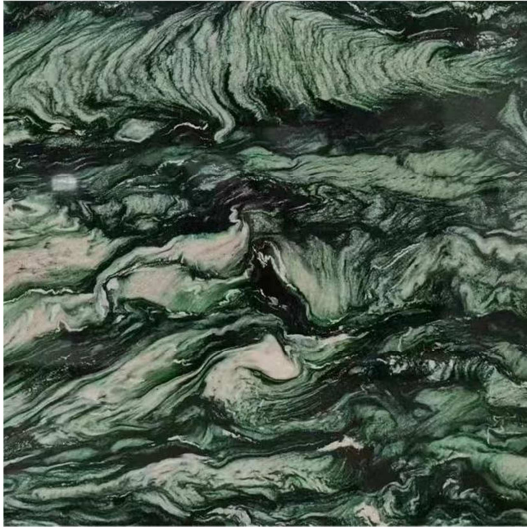

## MÆNSA AURORA green signature

Designer: *Bucurariu I. Mircea*

MÆNSA AURORA green signature is a high quality product. The top is made of Laponia Green quartz, which is a sophisticated stone with a spectacular background that is distinguished by a veining in tones of emerald, white and shades of dark green and takes us towards the polar regions, to the phenomenon that is known as the aurora borealis. This type of quartz is extracted from Norway, the Finnmark area and is a premium natural quartz, which will add value and sophistication to any room.

**Width: 170 cm**  
**Depth: 170 cm**  
**Height: 75 cm**

**Width: 180 cm**  
**Depth: 180 cm**  
**Height: 75 cm**

**OPTION No.1:**

TOP: QUARTZITE VERDE LAPONIA POLISHED

BASE COLOR: MOSS GREEN GLOSS – RAL 6005

**OPTION No.2:**

TOP: MARBLE PATAGONIA ROSE POLISHED

BASE COLOR: MAHOGANY BROWN GLOSS– RAL 8016

**OPTION No.3:**

TOP: MARBLE DOLCE GREEN POLISHED

BASE COLOR: BLACK GREEN GLOSS– RAL 6012

**OPTION No.4:**

TOP: MARBLE SILVER STREAM POLISHED

BASE COLOR: PEARL LIGHT GREY GLOSS – RAL 9022

**OPTION No.5:**

TOP: MARBLE AMBRATO POLISHED

BASE COLOR: BROWN GREY GLOSS– RAL 7013

**OPTION No.6:**

TOP: GRANITE VOLGA BLUE POLISHED

BASE COLOR: SAPPHIRE BLUE GLOSS – RAL 5003