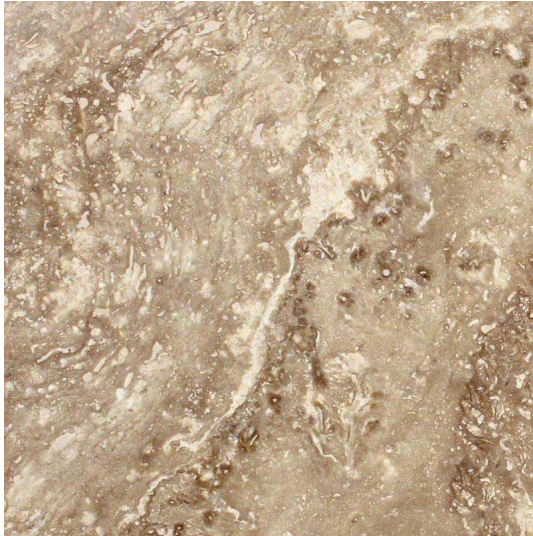

## MÆNSA COASTERS Latte

Designer: *Bucurariu I. Mircea*

MÆNSA COASTERS Latte is a high quality product. This classic tumbled travertine cup holders is a perfect gift to your home. Pattern and colors may vary and edges with rough natural finish make the stone unique and beautiful.

# DATA SHEET

**Width: 10 cm**

**Height: 10 cm**

**Depth: 1 cm**

OPTIONS:

MARBLE ANATOLYA

TRAVERTINE IVORY

TRAVERTINE LATTE

TRAVERTINE NOCHE

TRAVERTINE RED

TRAVERTINE SILVER