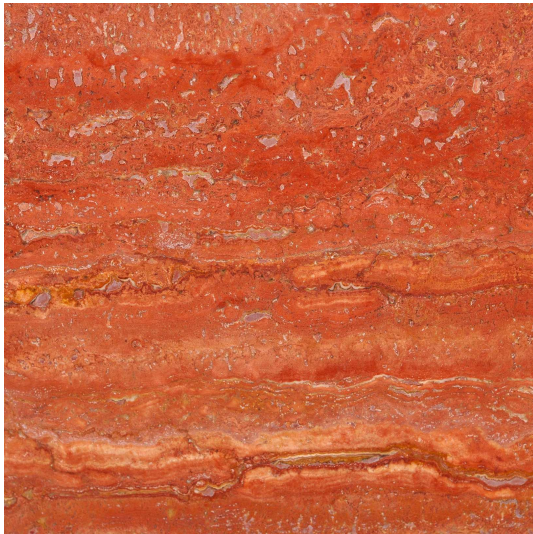

## MÆNSA COASTERS Latte

Designer: *Bucurariu I. Mircea*

MÆNSA COASTERS Latte is a high quality product. This classic tumbled travertine cup holders is a perfect gift to your home. Pattern and colors may vary and edges with rough natural finish make the stone unique and beautiful.

# DATA SHEET

**Width: 10 cm**

**Height: 10 cm**

**Depth: 1 cm**

OPTIONS:

MARBLE ANATOLYA

TRAVERTINE IVORY

TRAVERTINE LATTE

TRAVERTINE NOCHE

TRAVERTINE RED

TRAVERTINE SILVER