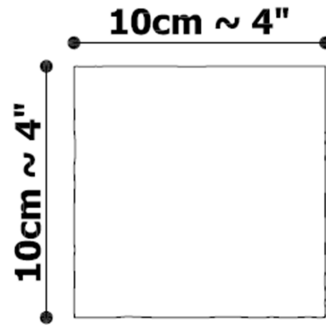

# DATA SHEET

**Width: 10 cm**

**Height: 10 cm**

**Depth: 1 cm**

OPTIONS:

MARBLE ANATOLYA

TRAVERTINE IVORY

TRAVERTINE LATTE